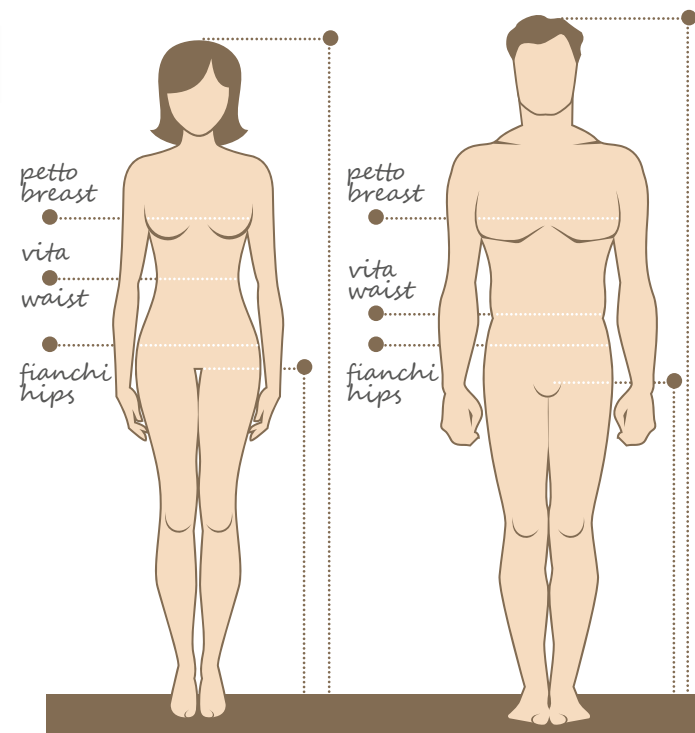

## RAFFRONTO TAGLIE / SIZE COMPARISON

CASACCA - CAMICE DONNA / WOMAN JACKET - GOWN												
PETTO / BREAST	cm	80-84	84-88	88-92	92-96	96-100	100-104	104-108				
TAGLIE / SIZE		XXS	XS	S	M	L	XL	XXL				
TAGLIA ITALIANA		38/40	40/42	42/44	46/48	50/52	54/56	58/60				
CASACCA UNISEX / UNISEX JACKET												
PETTO / BREAST	cm	84-88	88-92	92-96	96-100	100-104	104-108	108-112	112-116			
TAGLIE / SIZE				XS	S	M	L	XL	XXL			
CASACCA - CAMICE UOMO / MAN JACKET - GOWN												
PETTO / BREAST	cm	80-84	84-88	92-96	96-100	100-104	104-108	108-112	112-116			
TAGLIE / SIZE				XS	S	M	L	XL	XXL			
PANTALONI DONNA / WOMAN TROUSERS												
VITA / WAIST	cm	60-64	64-68	68-72	72-76	76-80	80-84	84-88	88-92			
FIANCHI / HIPS	cm	84-88	88-92	92-96	96-100	100-104	104-108	108-112	112-116			
TAGLIE / SIZE				XS	S	M	L	XL	XXL			
PANTALONI UNISEX / UNISEX TROUSERS												
VITA / WAIST	cm	70-74	74-78	78-82	82-86	86-90	90-94	94-98	98-102	102-106	106-110	110-114
TAGLIE / SIZE		40	42	44	46	48	50	52	54	56	58	60
PANTALONI UOMO / MAN TROUSERS												
VITA / WAIST	cm	70-74	74-78	78-82	82-86	86-90	90-94	94-98	98-102	102-106	106-110	110-114
TAGLIE / SIZE		40	42	44	46	48	50	52	54	56	58	60

## I DETTAGLI

Cerniera a spirale con cursore in metallo color Nichel.

*Spiral zip with metal slide fastener Nichel color.*

Bottone a due fori color Madreperla.

*Two holes button in mother-of-pearl.*

Bottoni a pressione in metallo color Nichel.

*Metallic snap fasteners Nichel color.*

Polsino maglina, 100% poliestere, anti-smagliamento, anti-ritiro, solido al cloro.

*Cuff in light jersey 100% polyester, no break, no shrinkage, chlorine resistant.*